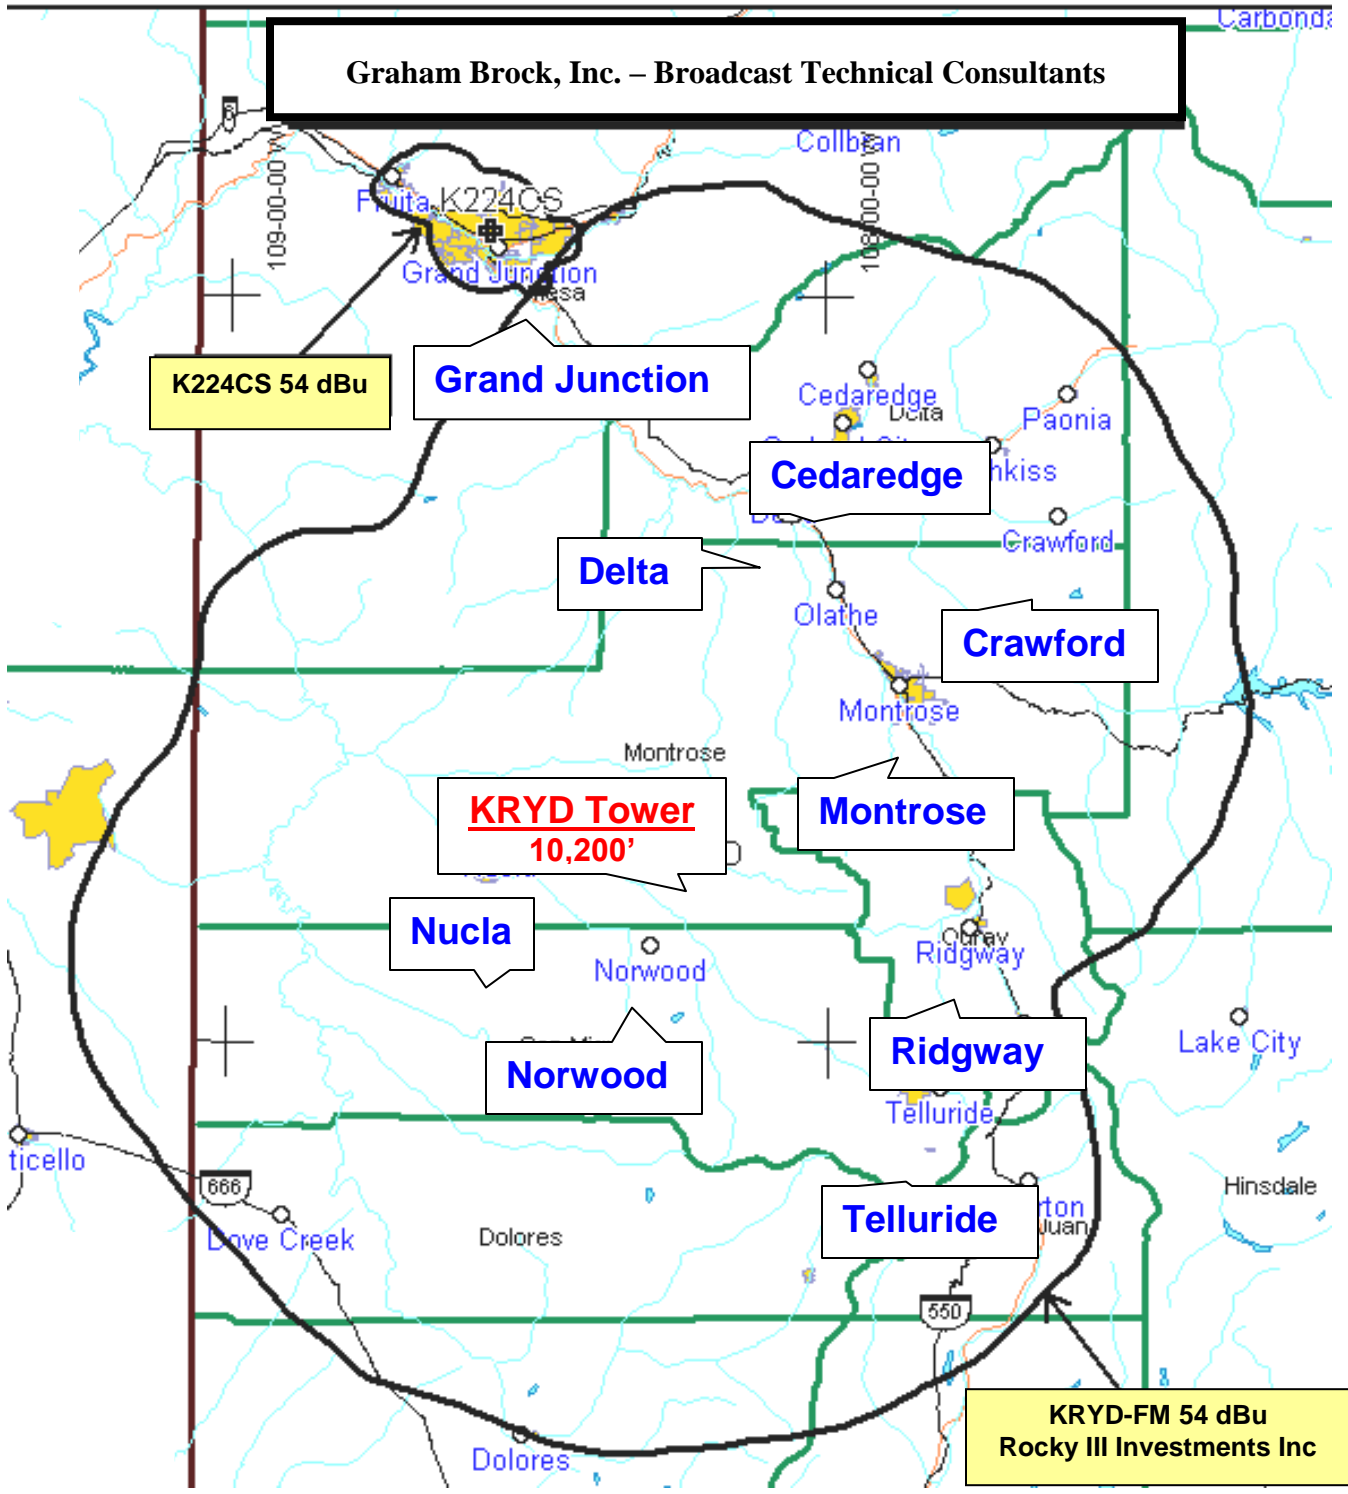

**KRYD-FM SERVICE AREA**  
Broadcasting at 100,000 watts ERP from a 10,200' Elevation

**KRYD-FM SERVICE AREA 104.9 & 92.7**

Studio: KRYD-FM 475 Water Street, Montrose, CO 81401 ● 970-249-8989 ● Fax 970-240-0909  
Billing: KRYD-FM 444 Seasons Drive, Grand Junction, CO 81507 ● 970-263-4100 ● Fax 970-263-9600  
[www.krydfm.com](http://www.krydfm.com)