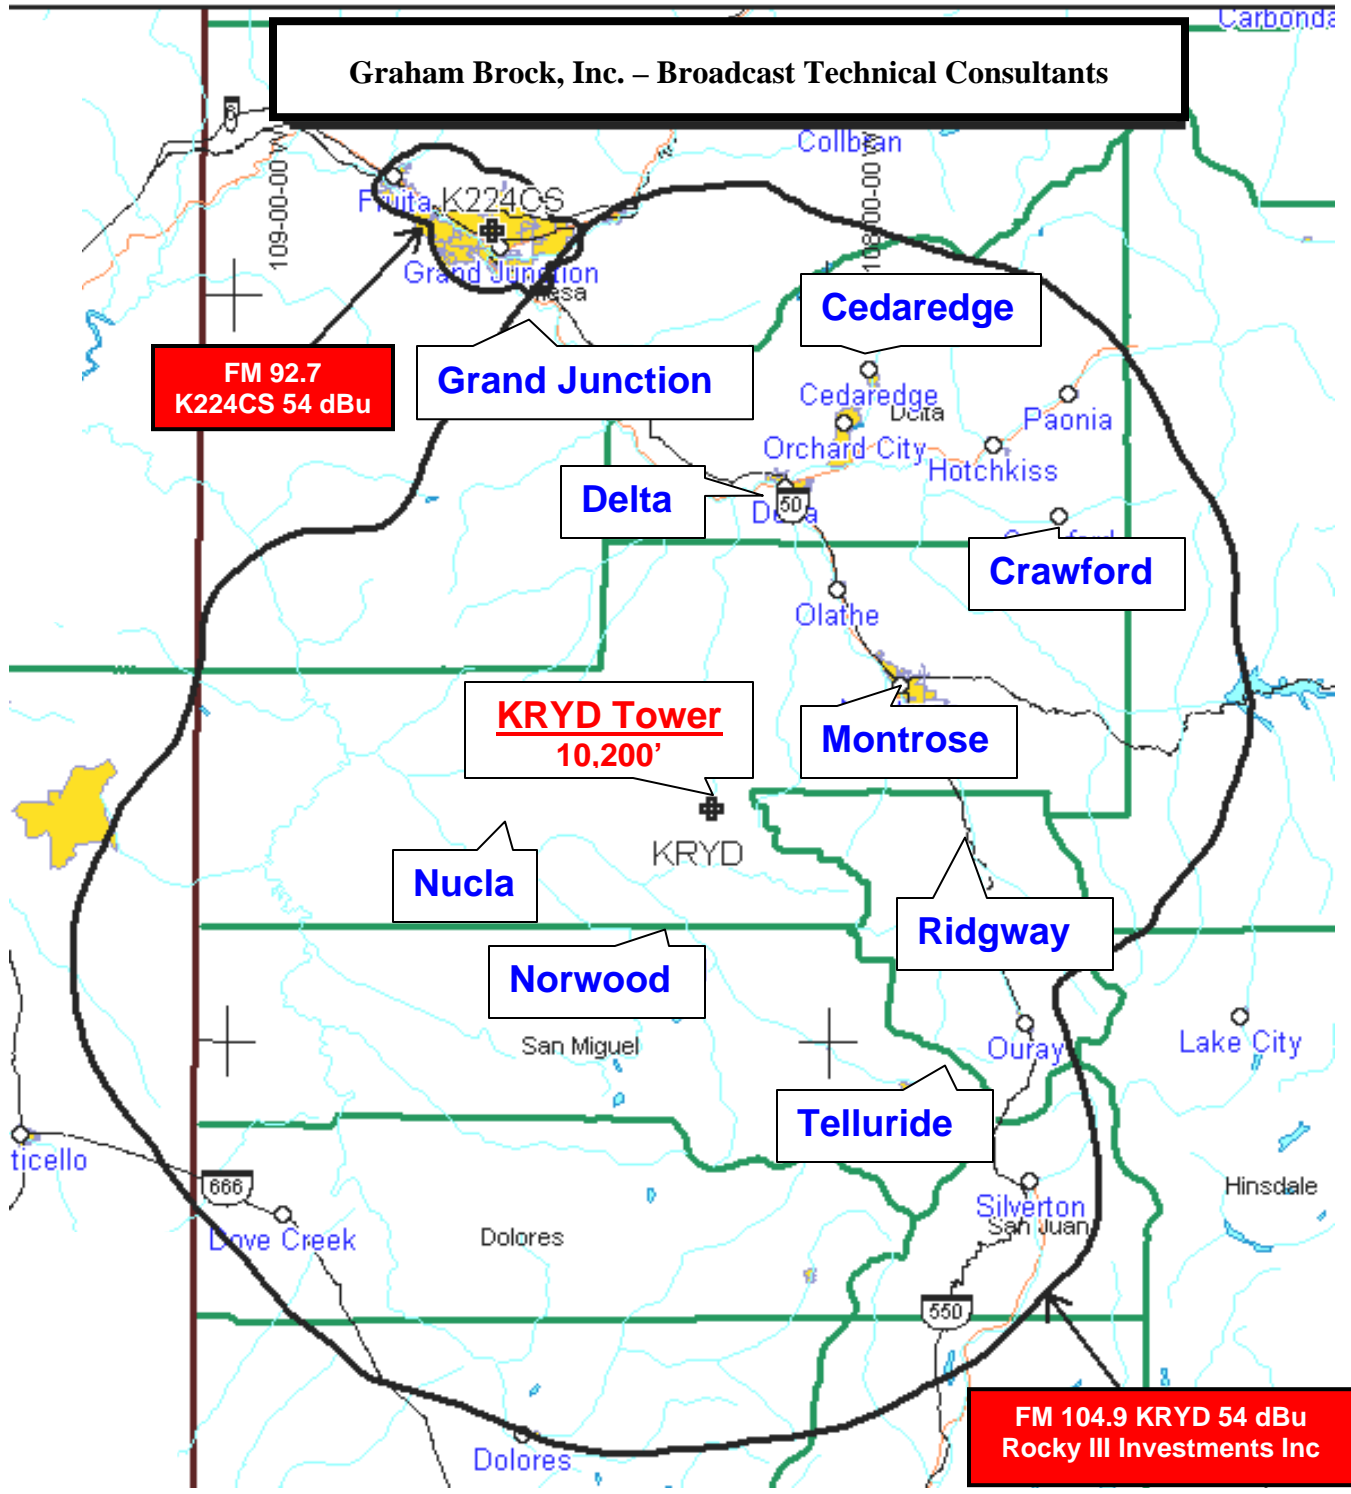

KRYD-FM SERVICE AREA
 Broadcasting at 100,000 watts ERP from a 10,200' Elevation

KRYD-FM SERVICE AREA 104.9 & 92.7

Studio: KRYD-FM 475 Water Street, Montrose, CO 81401 ● 970-249-8989 ● Fax 970-240-0909
 Billing: KRYD-FM 444 Seasons Drive, Grand Junction, CO 81507 ● 970-263-4100 ● Fax 970-263-9600
www.krydfm.com