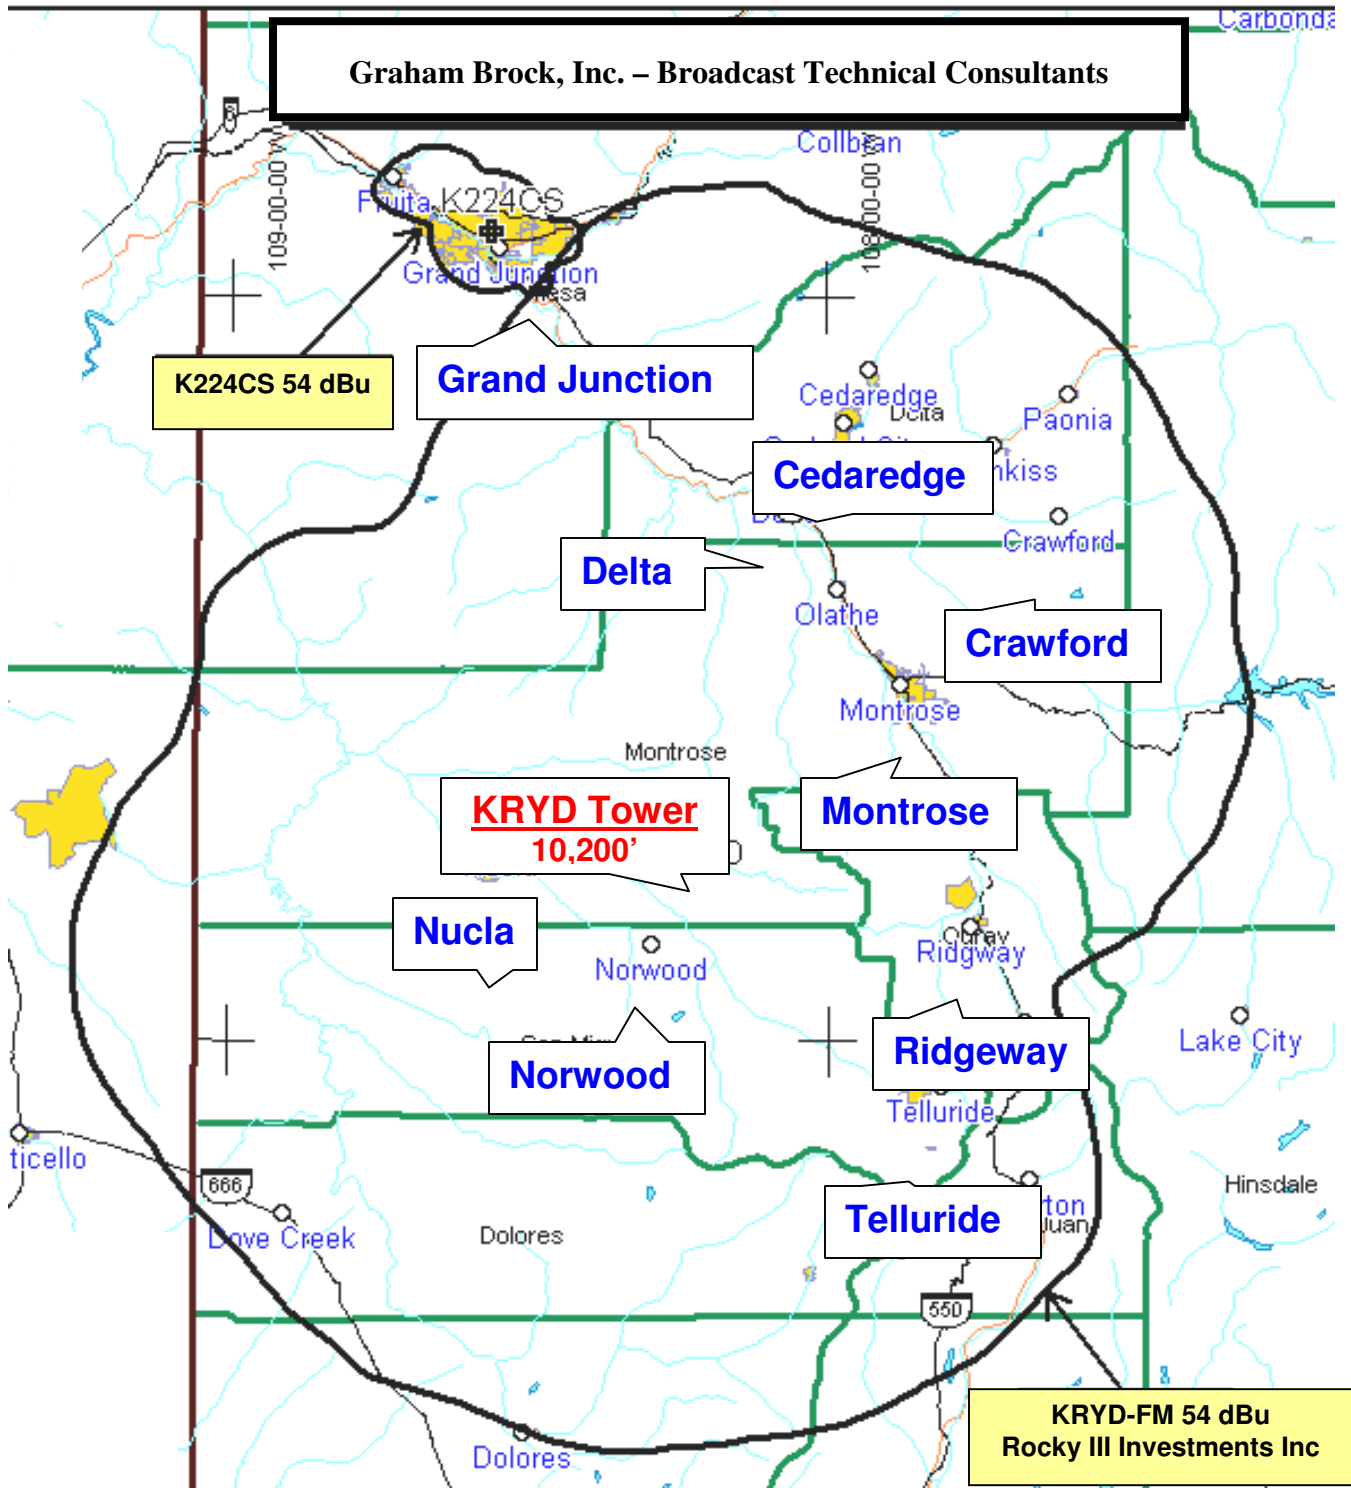

KRYD-FM SERVICE AREA
Broadcasting at 100,000 watts ERP from a 10,200' Elevation

KRYD-FM SERVICE AREA 104.9 & 92.7

Studio: KRYD-FM 475 Water Street, Montrose, CO 81401 ● 970-249-8989 ● Fax 970-240-0909
 Billing: KRYD-FM 444 Seasons Drive, Grand Junction, CO 81507 ● 970-263-4100 ● Fax 970-263-9600
www.krydfm.com