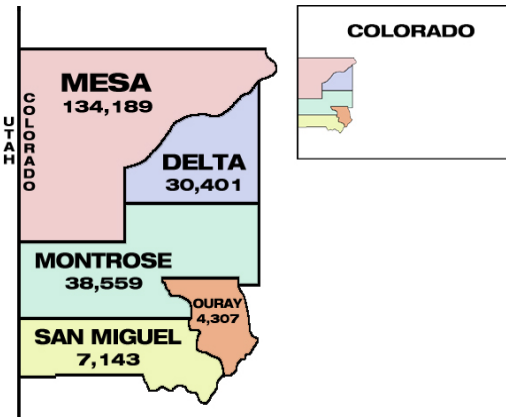

# In the Grand Junction-Montrose Trading Area

## **RADIO Reaches More People than Television Stations**

### **Specifically KRYD FM**

The Nielsen Television Market Consist of Only 2 Counties: Mesa and Montrose but the Trading Area consists of 5 Counties.

- ✓ TV needs retransmission by Cable and Satellite for most its distribution
- ✓ TV Copyright Rules Restrict Grand Junction TV and your ads, to only 2 Counties
- ✓ TV from other markets service 3 of our 5 Trading Area Counties
- ✓ Radio doesn't need cable and reaches everyone in 5 Counties off air for free
- ✓ KRYD FM delivers Delta, San Miguel & Ouray Counties Unavailable to Local TV
- ✓ KRYD FM delivers 41,851 more neighbors than local TV stations

#### Trading Area Distribution

RADIO KRYD	Population 214,599	TV
	County	Pops
X	Mesa	134,189
X	Delta	30,401
X	Montrose	38,559
X	San Miguel	7,143
X	Ouray	4,307
	214,599	172,748